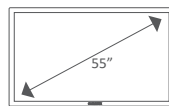

# commBOX Interactive Classic 55 V3 Specs

Classic 55  
CBIC55

SKU	Classic 55 CBIC55
Resolution	UD 3840x2160 @60Hz
Brightness	350cd/m <sup>2</sup>
Contrast Ratio	1300:1
Response Time	6ms
Viewing Angle	178°
Operating Con	0C to 40C
Operating Humidity	20-80%
Power Req	AC 100 to 240V, 50/60Hz
Power Consumption	140 W
Standby Consumption	<0.5 W
Touch	20 Points, 1mm
Touch Technology	Infra Red
VESA	400 x 400, M6
Android	8.0, 3GB RAM, 16GB Storage
Speakers	2 x 15W / 8Ω
Input/Output	3 x 2.0 HDMI in (ARC & CEC), Display Port in, VGA in, AV in, Component in, OPS in, LAN in, LAN out, WiFi, 4 x USB A in, 2 x USB Touch in, PC Audio in, RS232 in, HDMI out, AV out, Optical out, Audio out

Screen Dims	1298.4 (W) x 811.37 (H) x 117.07 (D)mm
Screen Weight	34.5 kg
Packed Dims	1420 (W) x 910 (H) x 245 (D)mm
Packed Weight	42 kg
Accessories	Remote (w\Batteries), 2 x stylus, power cord, USB touch cable, HDMI cable & wall bracket
Warranty	3 Year Onsite (Optional 4 or 5 Year)