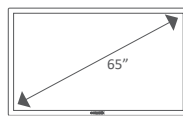

commBOX Interactive Classic 65 V3 Specs

Classic 65 CBIC65

SKU	
Resolution	UD 3840x2160 @60Hz
Brightness	450cd/m ²
Contrast Ratio	1200:1
Response Time	6ms
Viewing Angle	178°
Operating Con	0C to 40C
Operating Humidity	20-80%
Power Req	AC 100 to 240V, 50/60Hz
Power Consumption	220 W
Standby Consumption	<0.5 W
Touch	20 Points, 1mm
Touch Technology	Infra Red
VESA	600 x 400, M8
Android	8.0, 3GB RAM, 16GB Storage
Speakers	2 x 15W / 8Ω
Input/Output	REAR: 2 x 2.0 HDMI in (ARC & CEC), Display Port in, VGA in, AV in, Component in, OPS in, LAN in, LAN out, WiFi, 2 x USB A in, 1 x USB Touch in, PC Audio in, RS232 in, HDMI out, AV out, Optical out, Audio out. FRONT: 1 x 2.0 HDMI in (ARC & CEC), 2 x USB A in, 1 x USB Touch in

Screen Dims	1506.3 (W) x 923.57 (H) x 119.57 (D)mm
Screen Weight	43.65 kg
Packed Dims	1660 (W) x 1045 (H) x 245 (D)mm
Packed Weight	57 kg

Accessories	Remote (w\Batteries), 2 x stylus, power cord, USB touch cable, HDMI cable & wall bracket
-------------	--