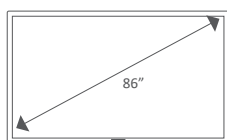

commBOX Interactive Classic 86 V3 Specs

Classic 86
CBIC86

SKU	Classic 86 CBIC86
Resolution	UD 3840x2160 @60Hz
Brightness	400cd/m ²
Contrast Ratio	1200:1
Response Time	8ms
Viewing Angle	178°
Operating Con	0C to 40C
Operating Humidity	20-80%
Power Req	AC 100 to 240V, 50/60Hz
Power Consumption	440 W
Standby Consumption	<0.5 W
Touch	20 Points, 1mm
Touch Technology	Infra Red
VESA	700 x 400, M8
Android	8.0, 3GB RAM, 16GB Storage
Speakers	2 x 15W / 8Ω
Input/Output	REAR: 2 x 2.0 HDMI in (ARC & CEC), Display Port in, VGA in, AV in, Component in, OPS in, LAN in, LAN out, WiFi, 2 x USB A in, 1 x USB Touch in, PC Audio in, RS232 in, HDMI out, AV out, Optical out, Audio out. FRONT: 1 x 2.0 HDMI in (ARC & CEC), 2 x USB A in, 1 x USB Touch in

Screen Dims	1991.57 (W) x 1204.88 (H) x 136.47 (D)mm
Screen Weight	79 kg
Packed Dims	2140 (W) x 1340 (H) x 280 (D)mm
Packed Weight	99.5 kg

Accessories	Remote with batteries, 2 x stylus, power cord, USB touch cable, HDMI cable & wall bracket
-------------	---