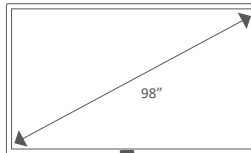

# commBOX Interactive Classic 98 V3 Specs

Classic 98  
CBIC98

SKU	
Resolution	UD 3840x2160 @60Hz
Brightness	460cd/m <sup>2</sup>
Contrast Ratio	1200:1
Response Time	8ms
Viewing Angle	178°
Operating Con	0C to 40C
Operating Humidity	20-80%
Power Req	AC 100 to 240V, 50/60Hz
Power Consumption	550 W
Standby Consumption	<0.5 W
Touch	20 Points, 1mm
Touch Technology	Infra Red
VESA	800 x 600, M8
Android	8.0, 3GB RAM, 16GB Storage
Speakers	2 x 15W / 8Ω
Input/Output	REAR: 2 x 2.0 HDMI in (ARC & CEC), Display Port in, VGA in, AV in, Component in, OPS in, LAN in, LAN out, WiFi, 2 x USB A in, 1 x USB Touch in, PC Audio in, RS232 in, HDMI out, AV out, Optical out, Audio out. FRONT: 1 x 2.0 HDMI in (ARC & CEC), 2 x USB A in, 1 x USB Touch in

Screen Dims	2249.9 (W) x 1340.4 (H) x 108.2 (D)mm
Screen Weight	116 kg
Packed Dims	2525 (W) x 1750 (H) x 435 (D)mm
Packed Weight	170 kg
Accessories	Remote (w\Batteries), 2 x stylus, power cord, USB touch cable, HDMI cable & wall bracket
Warranty	3 Year Onsite (Optional 4 or 5 Year)