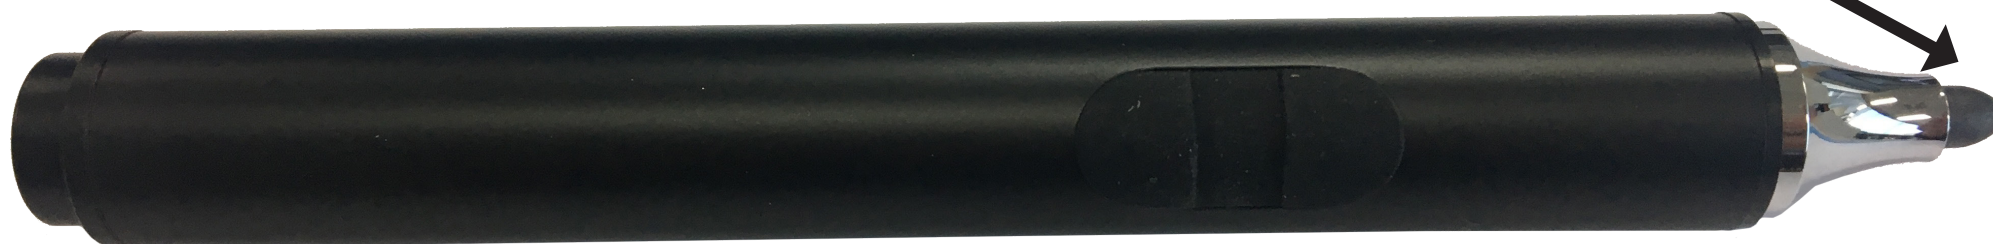

commBOX Pulse Pen

Pressure sensitive
to change
thickness of ink

Right
Click

Erase